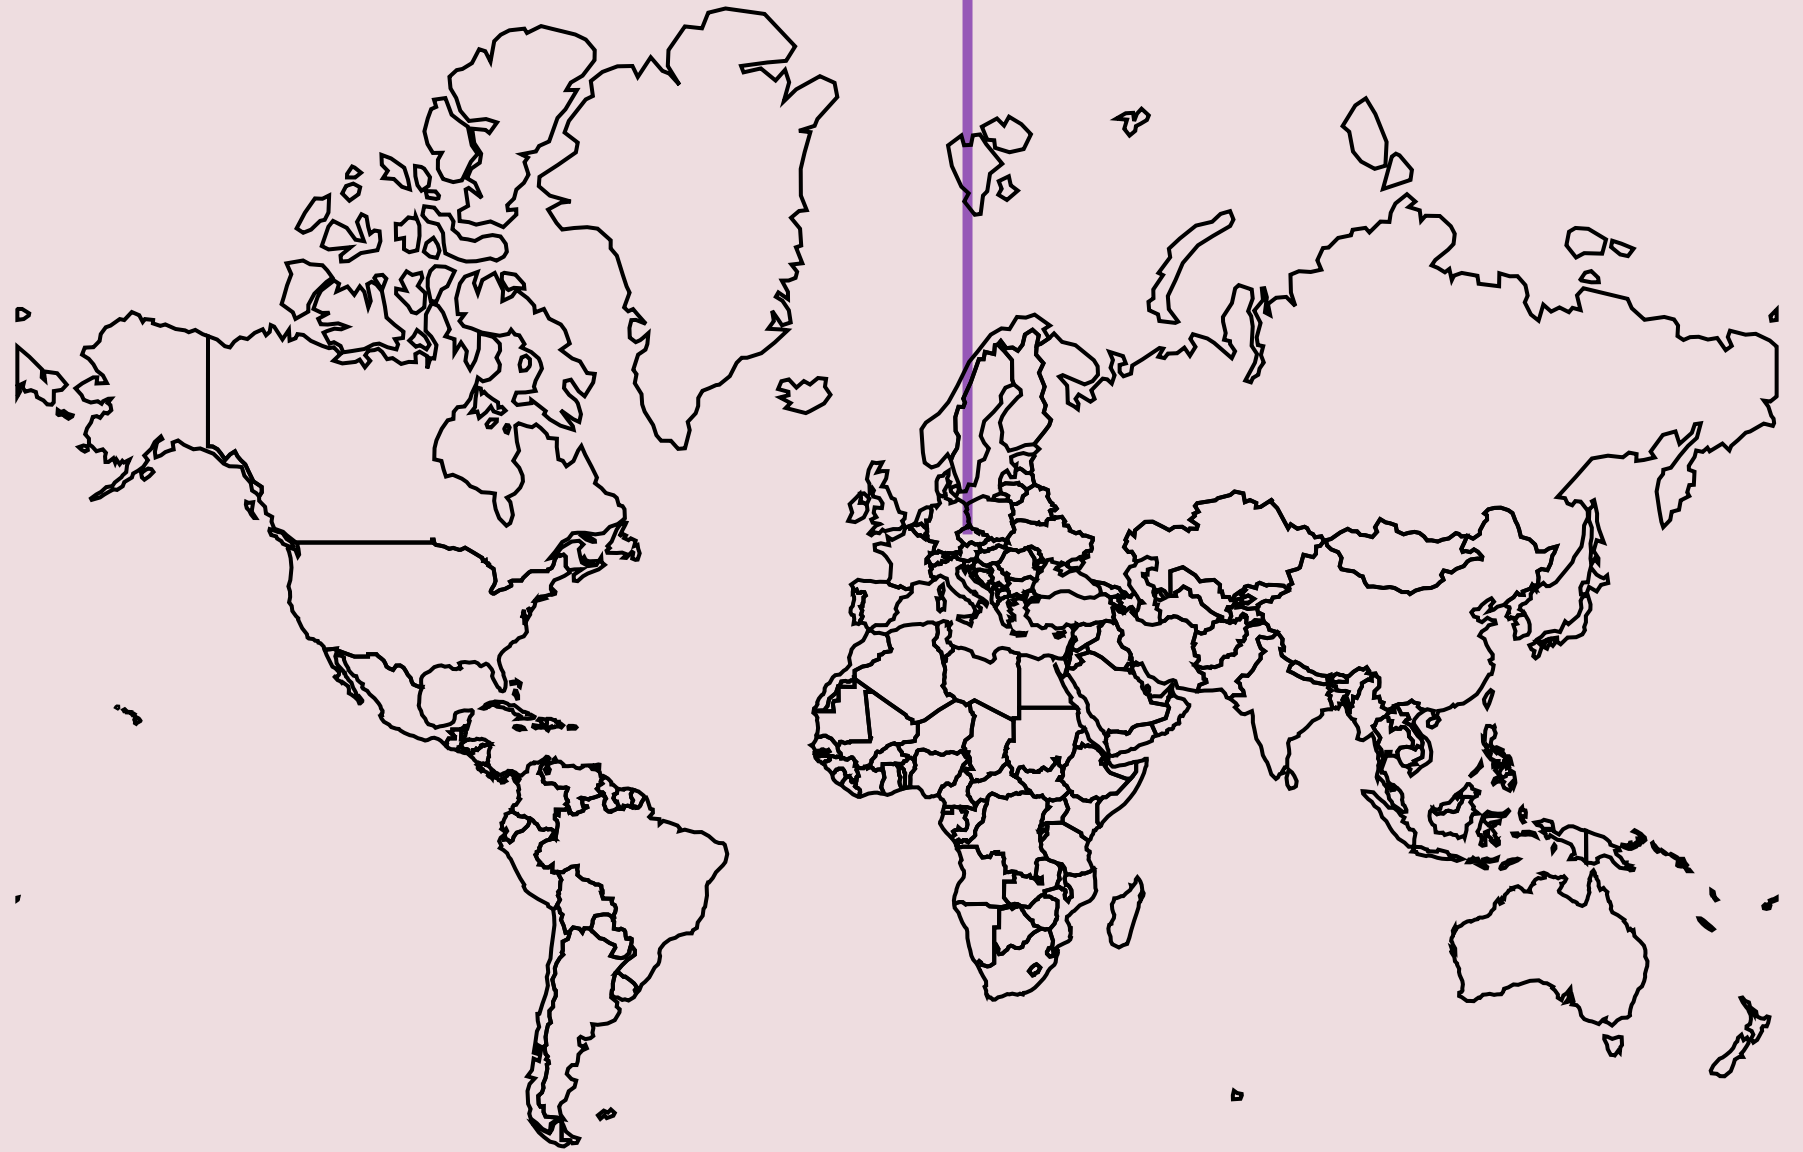

## Sports

FIDE World Team Championship 50+ And 65+ 2025

Chess

Prague, Czechia

Sun, 16 Feb to Thu, 27 Feb

[https://www.fide.com/...](https://www.fide.com/)

Open Street Map

Google Map